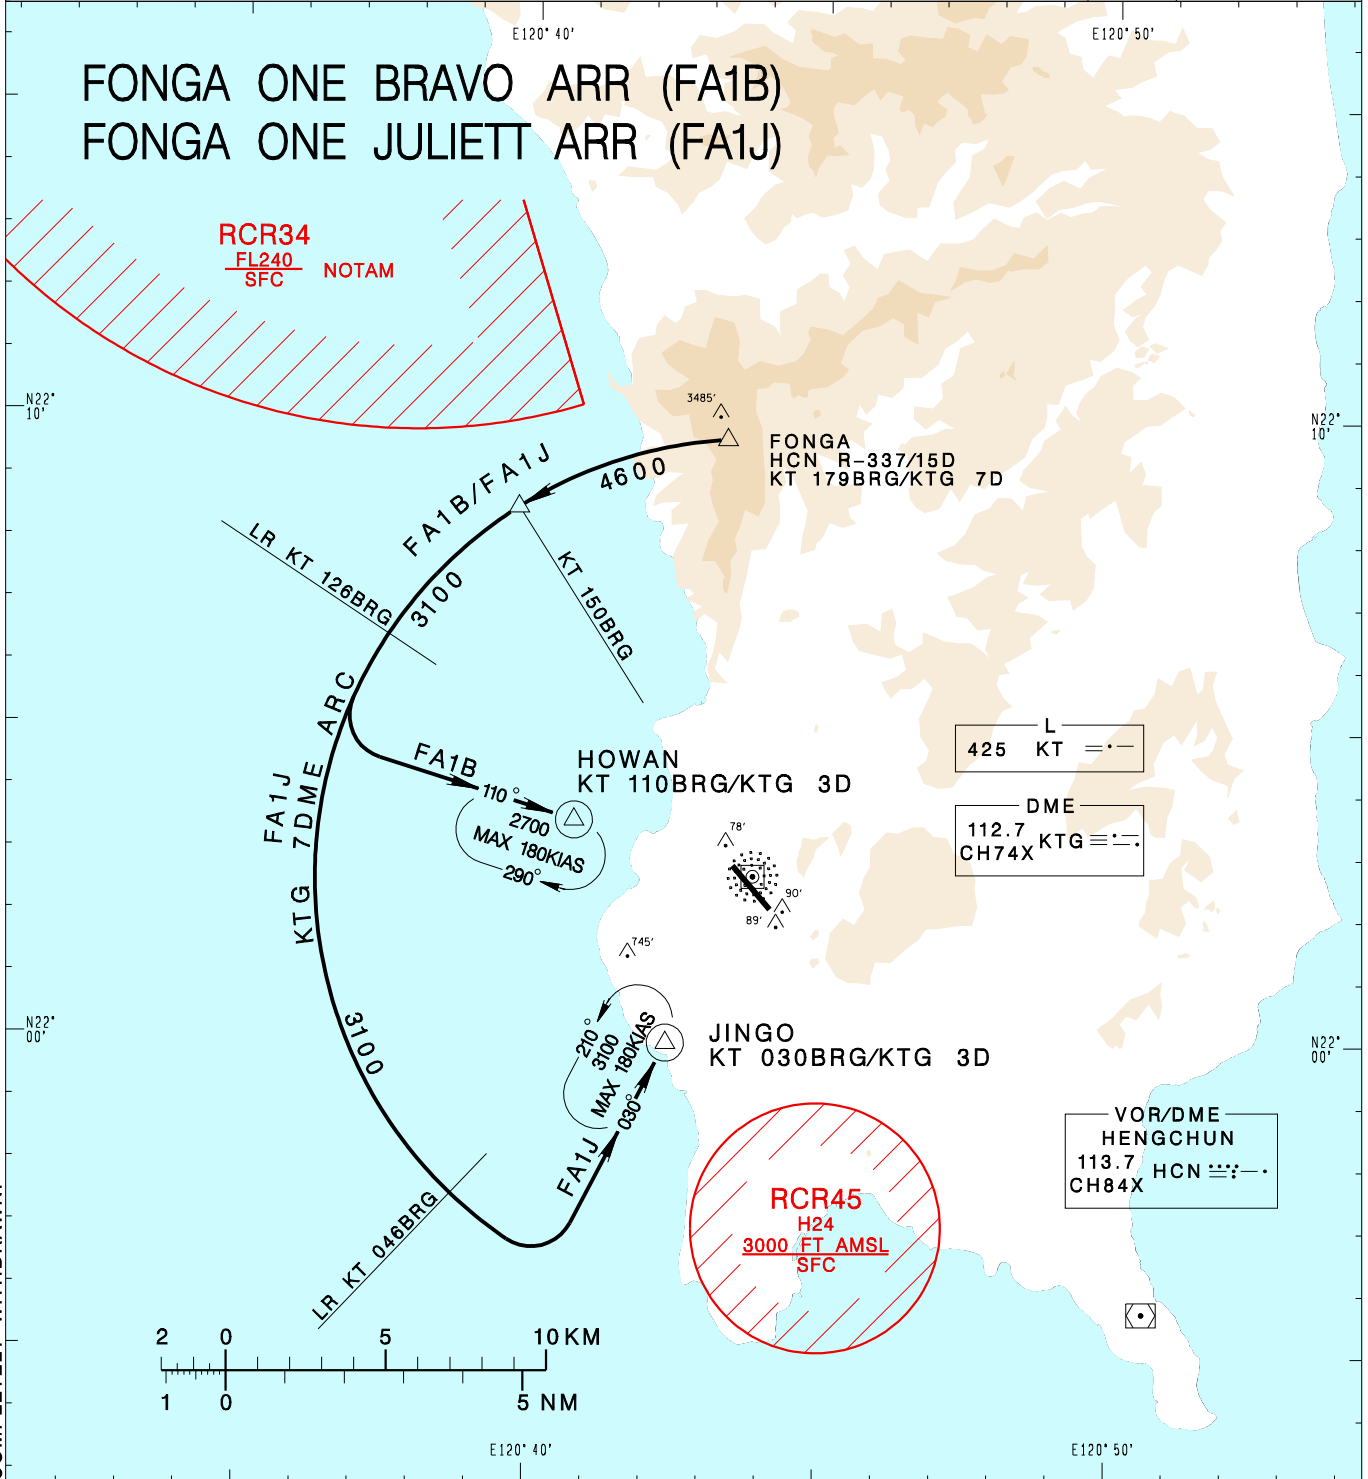

TAIPEI ACC 129.1 127.9		KAOHSIUNG APP 124.7 121.1		VAR 3° W			
Apt Elev: 46'		Trans Level: FL130				Trans Alt: 11,000'	
BEARINGS ARE MAGNETIC; DISTANCES ARE NAUTICAL MILES; ELEVATIONS, HEIGHTS IN FEET							

CHANGES: KW NDB COMPLETELY WITHDRAWN.

FA1B: Depart FONGA, proceed via KTG 7DME arc to track KT 110BRG to HOWAN.  
 FA1J: Depart FONGA, proceed via KTG 7DME arc to track KT 030BRG to JINGO.  
 Note: If unable to maintain VFR before HOWAN/JINGO, maintain 2,700ft/3,100ft and hold.